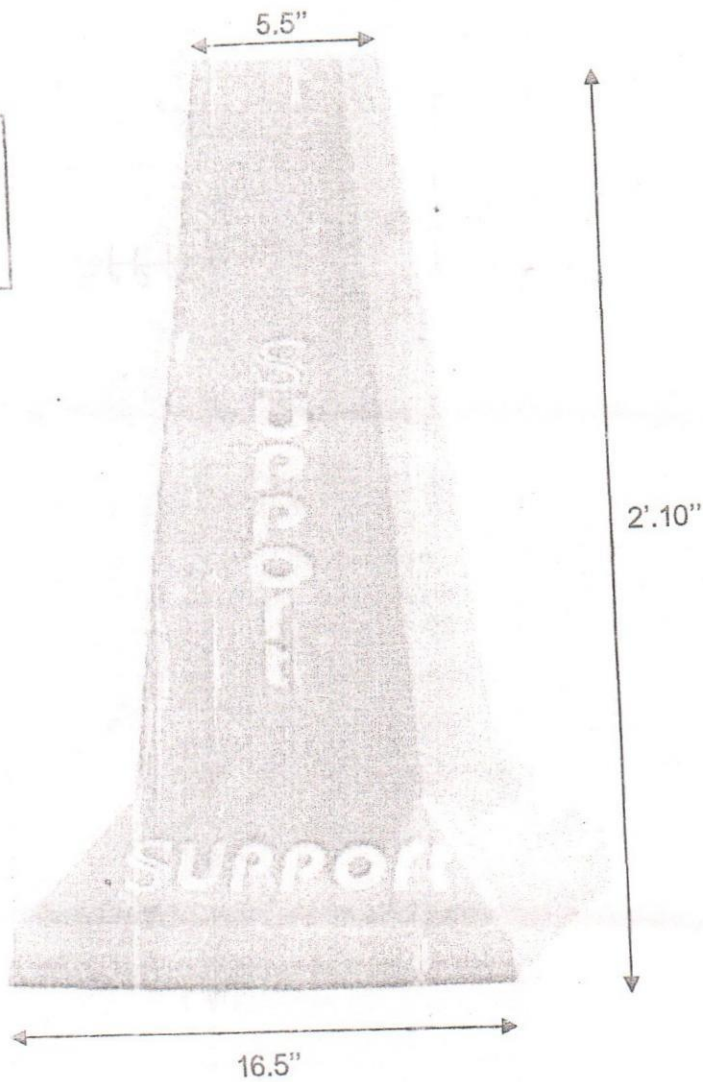

Traffic Cone (Hard Plastic) Specification

Size:
1. Height 2'-10"

[Handwritten signature]

১৯৯৭